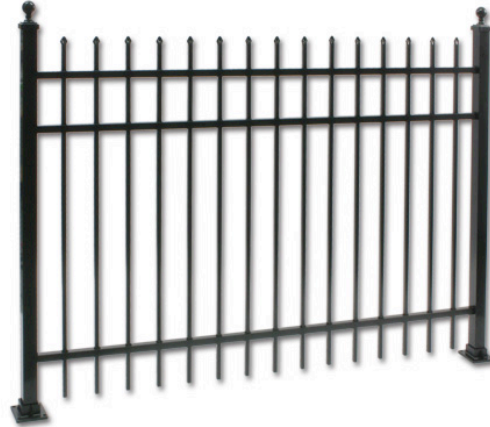

DURAFORCE

BY INDEPENDENT FENCE DISTRIBUTORS, INC.

Duraforce Style 1 Residential Aluminum Fencing

Duraforce Style 1 Aluminum Fencing is our customary wrought iron look. The pressed point pickets are even across the top.

Rails: 1"x.055" thick

Pickets: 5/8"sq x.050" thick

Line/End/Corner Posts: 2"sq x .060" thick

Gate Posts: 2"sq x .125" thick

Picket Spacing: 3 13/16"

Post Spacing: 72 1/2" on center

Height: 48" & 60"

Range of angular adjustability (rackability): 30" over a 6' section