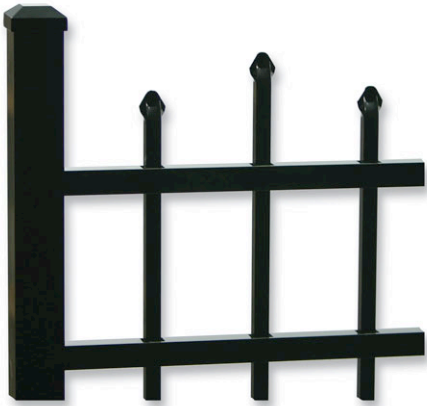

DURAFORCE

BY INDEPENDENT FENCE DISTRIBUTORS, INC.

Duraforce Style 4 Residential Aluminum Fencing

Duraforce Style 4 Aluminum Fencing is similar to style 1 with staggered pickets to give it a little more character.

Rails: 1"x.055" thick

Pickets: 5/8"sq x.050" thick

Line/End/Corner Posts: 2"sq x .060" thick

Gate Posts: 2"sq x .125" thick

Picket Spacing: 3 13/16"

Post Spacing: 72 1/2" on center

Height: 48"

Range of angular adjustability (rackability): 30" over a 6' section

*Limited Lifetime Warranty

*6063-T6 Extrusions

*Black Polyester Powder Coating

*Rust resistant black head screws

*All sections are pre-assembled

*Standard packaging is 8 per box

*Fence components are punched and fabricated before coating