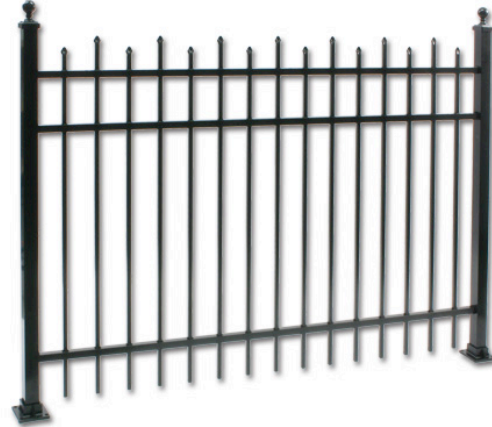

DURAFORCE

BY INDEPENDENT FENCE DISTRIBUTORS, INC.

Duraforce Style 4 Residential Aluminum Fencing

Duraforce Style 4 Aluminum Fencing is similar to style 1 with staggered pickets to give it a little more character.

Rails: 1"x.055" thick

Pickets: 5/8"sq x.050" thick

Line/End/Corner Posts: 2"sq x .060" thick

Gate Posts: 2"sq x .125" thick

Picket Spacing: 3 13/16"

Post Spacing: 72 1/2" on center

Height: 48"

Range of angular adjustability (rackability): 30" over a 6' section