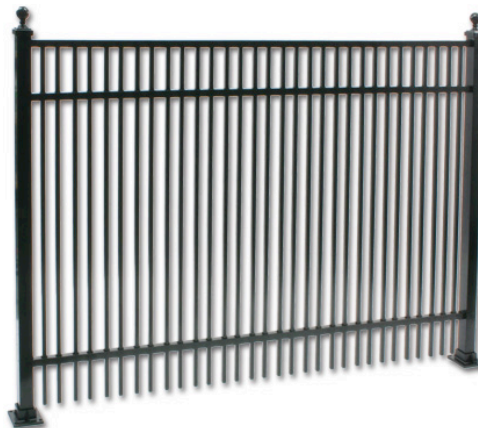

DURAFORCE

BY INDEPENDENT FENCE DISTRIBUTORS, INC.

Duraforce Style 5 Residential Aluminum Fencing

Duraforce Style 5 Aluminum Fencing is a more elegant design with a smooth top, not exposing any pickets. Duraforce Style 5 Aluminum Fencing is similar to style 2 except with closer spaced pickets.

Rails: 1"x.055" thick

Pickets: 5/8"sq x.050" thick

Line/End/Corner Posts: 2"sq x .060" thick

Gate Posts: 2"sq x .125" thick

Picket Spacing: 1 5/16"

Post Spacing: 72 1/2" on center

Height: 48"

Range of angular adjustability (rackability): 30" over a 6' section